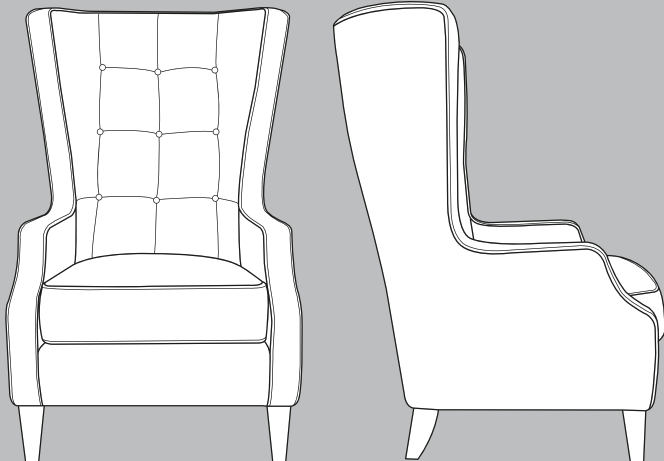

Throne Chair

Wing Chair

H: 122cm W: 73cm D: 88cm

Seat Height : 52cm Weight : 28.5kg

Dimensions: Height x Width x Depth

Please note: All dimensions are approximate. Allow tolerance of +/- 2.5cm.

Colours represented are to be used as a guide only. Please refer to manufacturers swatch for a more accurate colour match.

Front Foot

Beech (Light) Limed oak

Mid oak

Antique (Dark)

Smokey Grey

FOOT OPTIONS

Back Foot

Beech (Light) Limed oak Smokey Grey

Mid oak

Antique (Dark)

Chrome Foot (Front & Back)